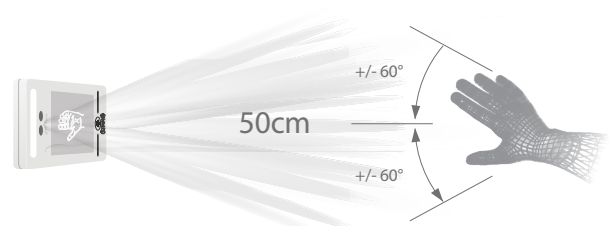

# MiniAC

Linux-Based Hybrid-Biometric Access Control & Time and Attendance Terminal with Visible Light Facial Recognition & Palm Recognition

Compatible with ZKBio Access IVS

## Features

- Visible Light Facial Recognition
- Anti-spoofing algorithm against print attack (laser, color and B/W photos), videos attack and 3D mask attack
- Multiple verification methods: Face / Palm / Card / Password
- Available card modules: 125kHz ID card (EM) / 13.56MHz IC card (MF)
- Supplement light with adjustable brightness
- 800 face templates capacity, 800 palm templates capacity

## 2 meters of recognition distance and extra wide angle recognition

The recognition distance has been greatly extended to 2 meters, which significantly improves the maximum traffic rate. While most of the algorithms only support +/-15° of detectable face angle, MiniAC doubles the detection angle in terms of head rotation and tilt to +/- 30°.

Touchless palm authentication method with a novel hand tracking technique allowing angle tolerance as wide as +/-60° in the roll axis and a recognition distance of 50cm.