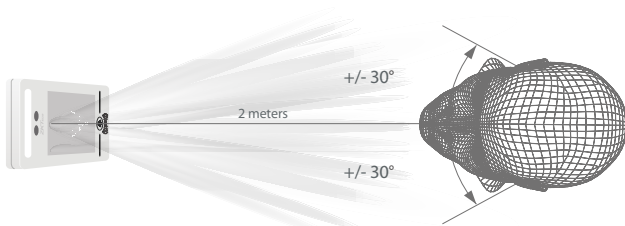

## Features

- Visible Light Facial Recognition
- Anti-spoofing algorithm against print attack (laser, color and B/W photos), videos attack and 3D mask attack
- Multiple verification methods: Face / Palm / Card / Password
- Available card modules: 125kHz ID card (EM) / 13.56MHz IC card (MF)
- Supplement light with adjustable brightness
- 800 face templates capacity, 800 palm templates capacity

## 2 meters of recognition distance and extra wide angle recognition

The recognition distance has been greatly extended to 2 meters, which significantly improves the maximum traffic rate. While most of the algorithms only support +/-15° of detectable face angle, MiniAC doubles the detection angle in terms of head rotation and tilt to +/- 30°.

Touchless palm authentication method with a novel hand tracking technique allowing angle tolerance as wide as +/-60° in the roll axis and a recognition distance of 50cm.