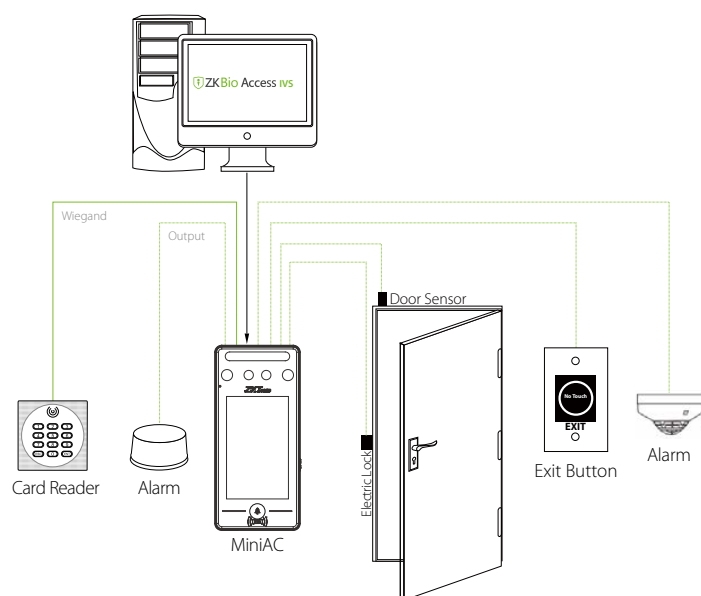

Specifications

Display	4" touch screen
Face Capacity	800
Palm Capacity	800
Card Capacity	1,000
Transactions	150,000
Operation System	Linux
Standard Functions	ID Card, ADMS, T9 Input, DST, Camera, 9-digit User ID, Access Levels, Groups, Holidays, Anti-passback, Record Query, Tamper Switch Alarm, Multiple Verification Methods, Palm Recognition, WiFi
Hardware	900MHz Dual Core CPU; 512MB RAM / 512MB Flash; 2MP Binocular Camera; Adjustable LED Supplement Lighting
Communication	TCP/IP, USB Host, WiFi, Wiegand Input/Output, RS485
Access Control Interface	3rd-party Electric Lock, Door Sensor, Exit Button, Alarm Output, Auxiliary Input
Optional Function	13.56MHz IC Card (MF)
Facial Recognition Speed	≤1s
Biometrics Algorithms	ZKFace V5.8 & ZKPalm V12.0
Power Supply	12V 3A
Working Humidity	10% ~ 90%
Working Temperature	0°C ~ 45°C (32°F ~ 113°F)
Dimensions (W*H*D)	72.94 * 157.94 * 23 (mm)
Net Weight	260g
Gross Weight	850g
Supported Software	ZKBioAccess IVS

Configuration