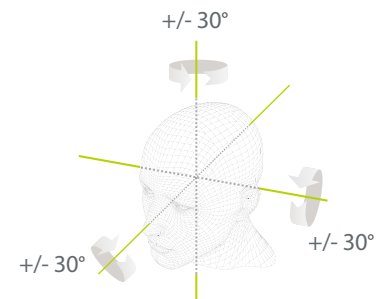

# MiniAC

Linux-Based Hybrid-Biometric Access Control & Time and Attendance Terminal with Visible Light Facial Recognition & Palm Recognition

Compatible with ZKBio Access IVS

## 2 meters of recognition distance and extra wide angle recognition

The recognition distance has been greatly extended to 2 meters, which significantly improves the maximum traffic rate. While most of the algorithms only support +/-15° of detectable face angle, MiniAC doubles the detection angle in terms of head rotation and tilt to +/- 30°.

Touchless palm authentication method with a novel hand tracking technique allowing angle tolerance as wide as +/-60° in the roll axis and a recognition distance of 50cm.

## Dimensions (mm)