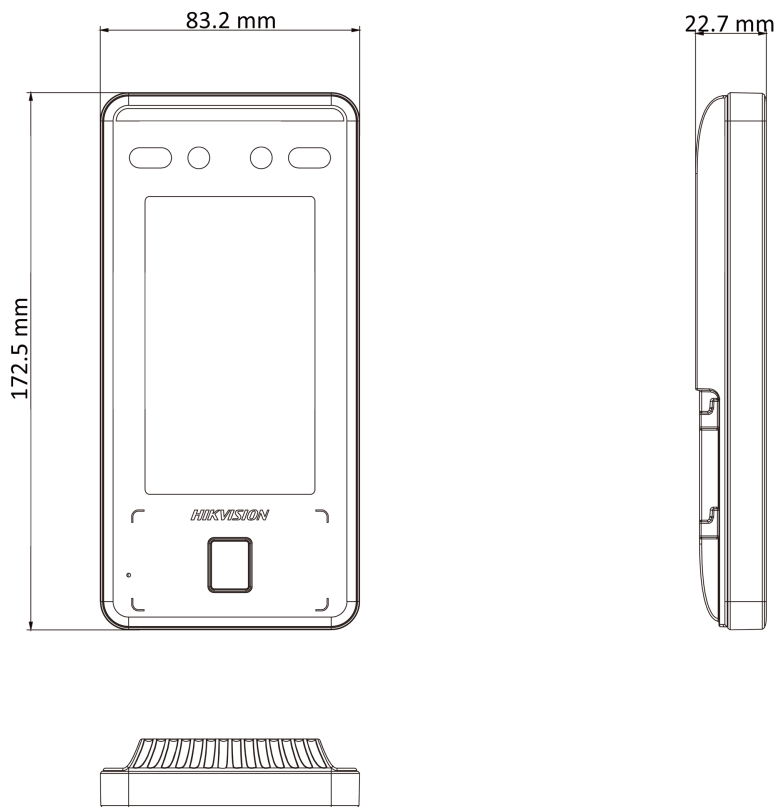

Model		DS-K1T341AM	DS-K1T341AMF
	Face recognition duration	< 0.2 s	
	Face recognition distance	0.3 to 1.5 m	
	Fingerprint Recognition duration	/	< 1 s
Function	Face anti-spoofing	Support	
	Live view	Supports live view on the platform, H.264	
	Face recognition	Supports face recognition in low illumination	
	Access control management	Supports multiple authentication methods	
Others	power supply	12 VDC, 2 A	
	Working temperature	-30 °C to 60 °C (-22 °F to 140 °F)	
	Working humidity	0 to 90% (No condensing)	
	Protective level	IP65	

* Exposing the equipment to direct sun light, low ventilation or heat source such as heater or radiator is forbidden (ignorance can cause fire danger).

Dimensions

Dimension with Fingerprint Module