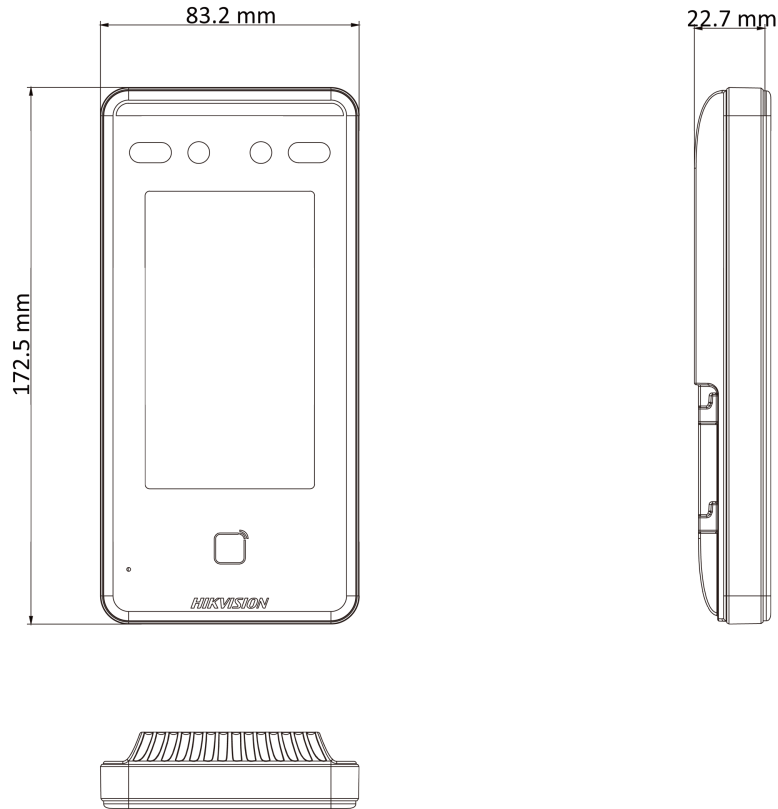

Dimension without Fingerprint Module