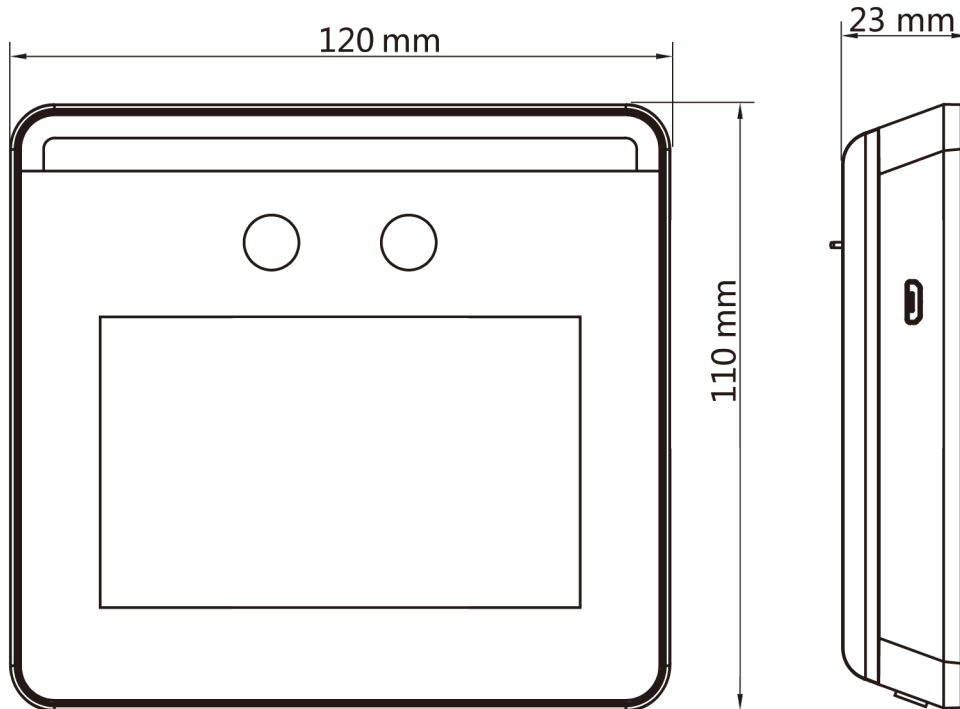

Dimensions