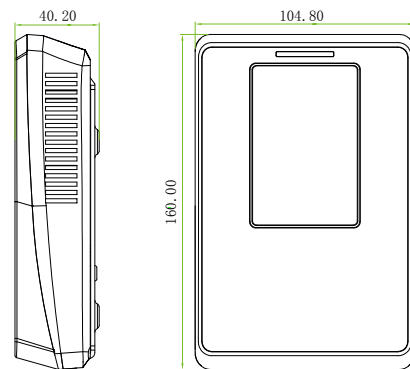

Feature

- 3-inch TFT color display and touch screen for ease of operation and enrich user experience
- Embedded with PULL firmware which is standard with ZKAccess3.5 management software
- Incorporate with EM card reader and optional Mifare card reader
- Store up to 30,000 cards and 100,000 records
- Relay outputs for electric lock and alarm; Digital inputs for door status sensor and exit switch
- Wiegand input and output for connecting third party card readers or controllers for dual factor authentication
- Audio and Visual indication using speakers and LEDs
- Multi-languages display available on request

Specifications

Firmware	PULL SDK
Display	3 Inches Touch Screen
ID Card Capacity	30,000
Logs Capacity	100,000
Communication	TCP/IP, USB Host
Standard Functions	ID card, Automatic Status Switch, T9 input, Multi-verification Method
Access Control Interface	3rd Party Electric Lock, Door Sensor, Exit Button, Alarm
Wiegand Interface	Wiegand input&output
Optional Functions	Mifare Card
Power Supply	12V/3A
Operating Temperature	0°C - 45°C
Operating Humidity	20% - 80%
Dimensions (H×W×D)	160×104.7×36mm

Configuration

Dimensions (mm)

ZKTeco Inc.

ZK Mansion, Wuhe Rd, Gangtuo, Bantian, Buji Town,
Longgang District, Shenzhen China 518129
Tel: 86-755-8960 2345/46/47/48
E-mail: sales@zkteco.com
www.zkteco.com