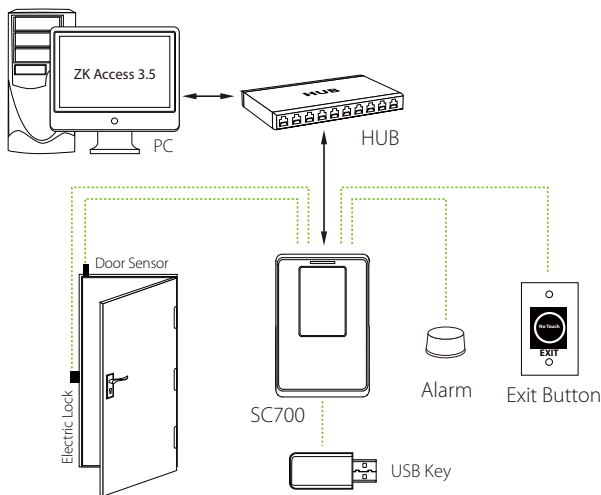

Specifications

Firmware	PULL SDK
Display	3 Inches Touch Screen
ID Card Capacity	30,000
Logs Capacity	100,000
Communication	TCP/IP, USB Host
Standard Functions	ID card, Automatic Status Switch, T9 input, Multi-verification Method
Access Control Interface	3rd Party Electric Lock, Door Sensor, Exit Button, Alarm
Wiegand Interface	Wiegand input&output
Optional Functions	Mifare Card
Power Supply	12V/3A
Operating Temperature	0°C - 45°C
Operating Humidity	20% - 80%
Dimensions (H×W×D)	160×104.7×36mm

Configuration