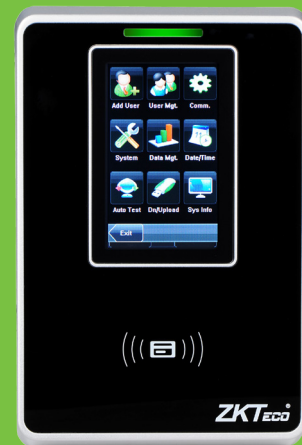

SC700

Touch Screen RFID Access Control Terminal

SC700 is a 125 KHz proximity access control terminal incorporated with 3" TFT LCD. The color display and touch screen operation offer a user-friendly and easy menu management.

When connected with PC through Ethernet, SC700 is managed by ZKAccess 3.5 software. The software provides 2 applications, the access control and time attendance. It can also operate on standalone mode, and transfer data by USB flash drive.

The latest version of SC700 includes Wiegand Input port to connect external proximity reader and it can be used as a controller's external reader using Wiegand Out port. As a professional access control device, it allows time zones and groups, holiday managements, linkage, anti-passback functions etc.

Feature

- 3-inch TFT color display and touch screen for ease of operation and enrich user experience
- Embedded with PULL firmware which is standard with ZKAccess3.5 management software
- Incorporate with EM card reader and optional Mifare card reader
- Store up to 30,000 cards and 100,000 records
- Relay outputs for electric lock and alarm; Digital inputs for door status sensor and exit switch
- Wiegand input and output for connecting third party card readers or controllers for dual factor authentication
- Audio and Visual indication using speakers and LEDs
- Multi-languages display available on request